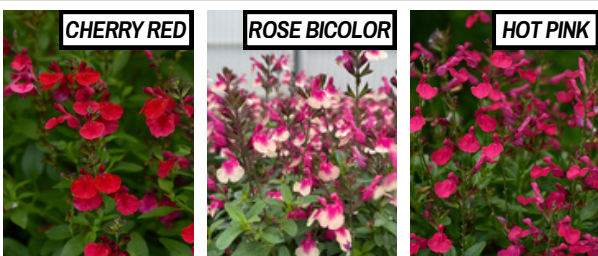

-PROSTRATUS
8" - 12"

SALVIA GREGGII 'MIRAGE'

AVERAGE HEIGHT:
12" - 14"

SALVIA NEMOROSA

AVERAGE HEIGHT:
18" - 20"

SEDUM

AVERAGE HEIGHT:
-LEMON BALL
3" - 8"

-AUTUMN JOY
18" - 24"