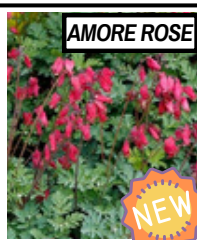

DICENTRA

AVERAGE HEIGHT: 10" - 14"
AMORE:
10" - 14"
GOLD:
24" - 30"