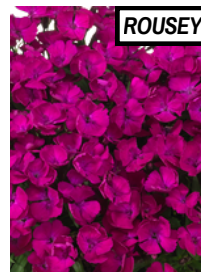

DIANTHUS BEAUTIES

AVERAGE HEIGHT: 6" - 8"