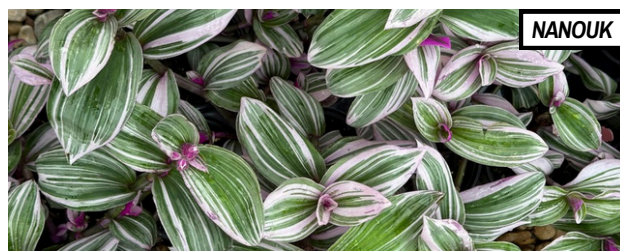

PREMIUM FOLIAGE

AIRPLANE PLANT

AVERAGE
HEIGHT:
12" - 18"

REVERSE VARIEGATED

SWEDISH IVY

AVERAGE
HEIGHT:
8" - 12"

VARIEGATED

TRADESCANTIA

AVERAGE
HEIGHT:
6" - 10"

ZEBRINA

NANOUK

PERENNIALS

ACHILLEA MILLY ROCK

AVERAGE
HEIGHT:
10" - 12"

ROSE

ACHILLEA