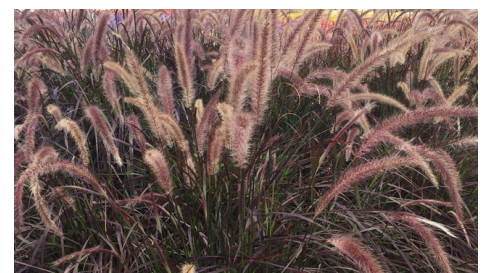

MEXICAN FEATHER

AVERAGE HEIGHT:
20" - 24"
PERENNIAL

AVAILABLE IN: 1 GAL

GRASS, ORNAMENTAL

PURPLE FOUNTAIN

AVERAGE HEIGHT:
24" - 36"

AVAILABLE IN: 1 GAL & 3 GAL

AVAILABLE IN: 4" (20CT FLAT)