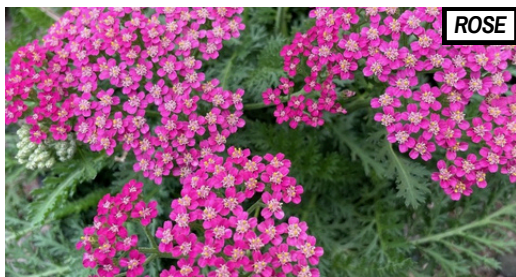

AVERAGE
HEIGHT:
6" - 10"

ZEBRINA

NANOUK

PERENNIALS

ACHILLEA MILLY ROCK

AVERAGE
HEIGHT:
10" - 12"

ROSE

ACHILLEA

AVERAGE
HEIGHT:
10" - 12"

LITTLE MOONSHINE

AGASTACHE

AVERAGE
HEIGHT:
HONEYSTICK:
12" - 18"
OTHERS:
24" - 36"

HONEYSTICK PURPLE

PINK PEARL

PRINCE'S PLUME

SUMMERLONG MAGENTA