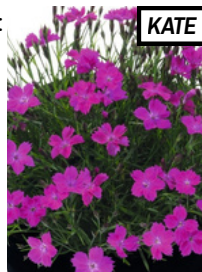

DIANTHUS BEAUTIES

AVERAGE HEIGHT: 6" - 8"