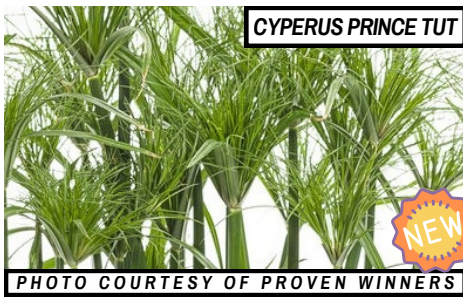

GRASS, ORNAMENTAL

PROVEN WINNER SELECTION

AVERAGE HEIGHT:
18" - 30"

PW

CYPERUS PRINCE TUT

AVAILABLE IN: 1 GAL

GRASS, ORNAMENTAL

EVERGREEN