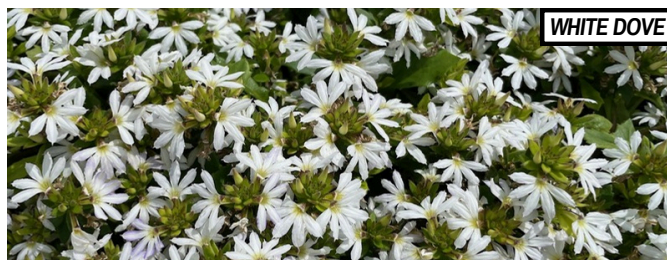

YELLOW CHROME

AVAIL. IN: 4" (20CT FLAT)

SCAEVOLA

SUMMER COLOR

SCALA SERIES

AVERAGE HEIGHT:
8" - 12"

WHITE DOVE

PURPLE BIRD