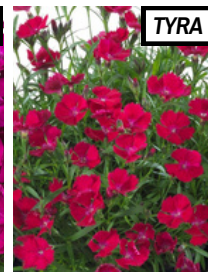

DIANTHUS BEAUTIES

AVERAGE HEIGHT: 6" - 8"