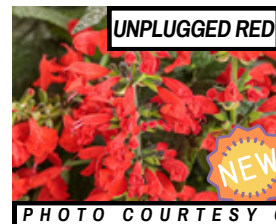

AVERAGE HEIGHT:
16" - 20"

AVAIL. IN: 4" (20CT FLAT)

SALVIA COCCINEA

SPRING - SUMMER

PROVEN WINNER SELECTION

AVERAGE HEIGHT:
14" - 24"

UNPLUGGED RED

UNPLUGGED PINK