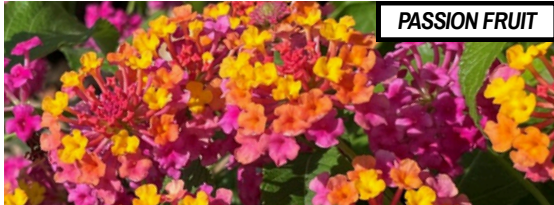

PASSION FRUIT

AVERAGE HEIGHT:
12" - 16"

PASSION FRUIT