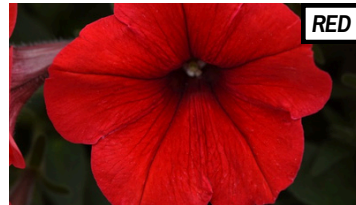

PETUNIA

SPRING COLOR

E3 EASY WAVE SERIES

AVERAGE HEIGHT:
6" - 12"

FORMULA MIX

SWEET TAFFY MIX

COSMO PINK

RED