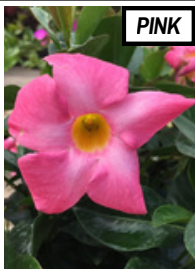

AVERAGE HEIGHT:
3' - 4'

AVAIL IN: QT, 1 GAL & 10"

CROTON

AVERAGE HEIGHT:
3' - 4'

AVAILABLE IN: 10"

DIPLADENIA

AVERAGE HEIGHT:
3' - 5'

AVAILABLE IN: 6"