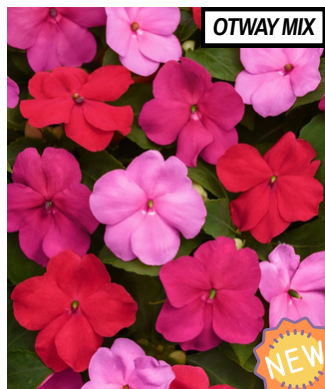

CHILI

IMPATIENS WALLERIANA

SPRING - SUMMER

BEACON SERIES

AVERAGE HEIGHT:
14" - 18"

FORMULA MIX

CHICAGO MIX

OTWAY MIX