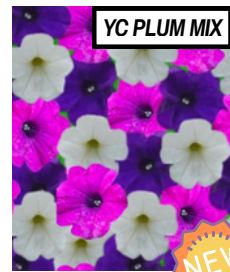

SPRING COLOR

PRETTY GRAND SERIES

YC PLUM MIX

YC SUNSET MIX

AVAILABLE IN: 4" (20 CT. FLAT)

DIANTHUS

TELSTAR & IDEAL SELECT SERIES

AVERAGE HEIGHT:
7" - 10"