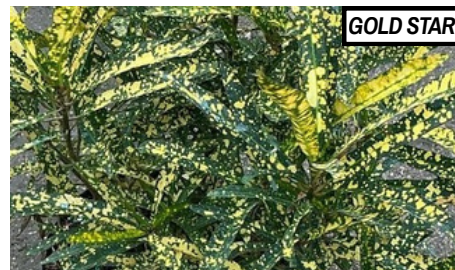

AVERAGE HEIGHT:
3' - 4'

AVAIL IN: QT, 1 GAL & 10"

CROTON

AVERAGE HEIGHT:
3' - 4'

AVAILABLE IN: 10"

DIPLADENIA

AVERAGE HEIGHT:
3' - 5'

AVAILABLE IN: 6"