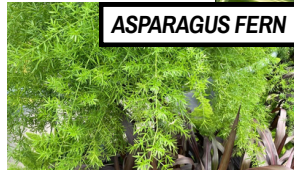

VARIEGATED AIRPLANE

ASPARAGUS FERN

What's Inside

ANGELONIA

SERENA SERIES

AVERAGE HEIGHT:
16" - 20"

ALSO AVAILABLE IN: 1 GALLON

SUMMER COLOR