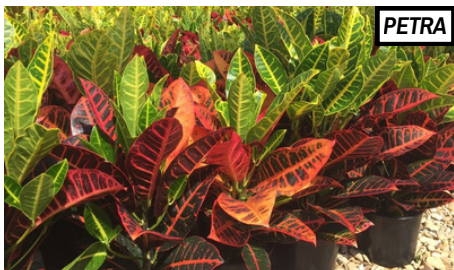

CROTON

AVERAGE HEIGHT:
3' - 4'